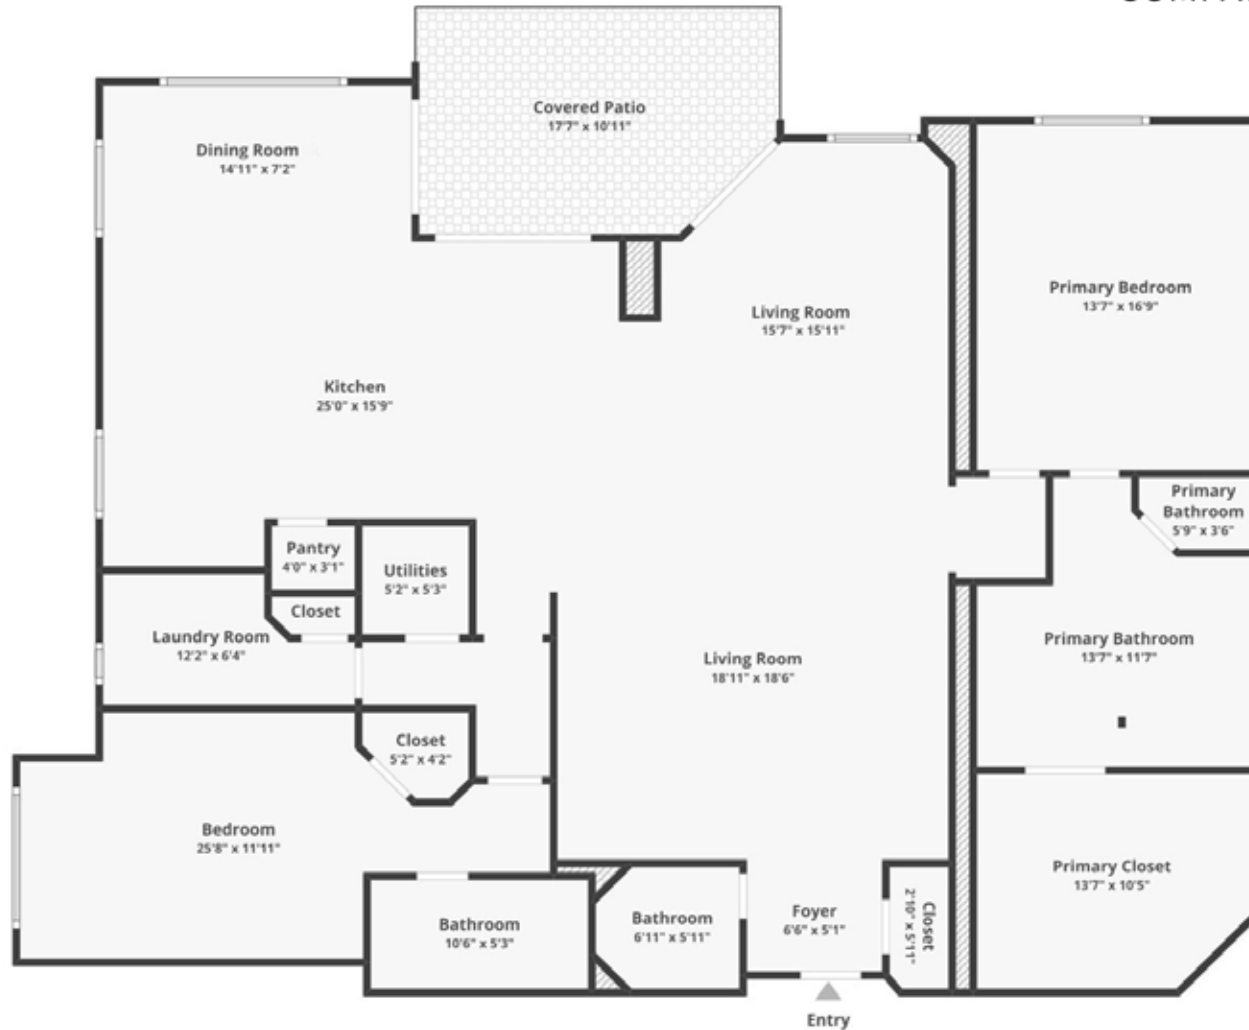

2801 Pennsylvania Avenue, Unit 105
Boulder, CO 80303

Firuzeh Saidi
(303)523-9289 mobile
firuzeh.saidi@compass.com

COMPASS

Floor 1

Floor plans are for informational purposes only and not for construction or design use. Measurements are approximate, and square footage may include finished and unfinished areas.